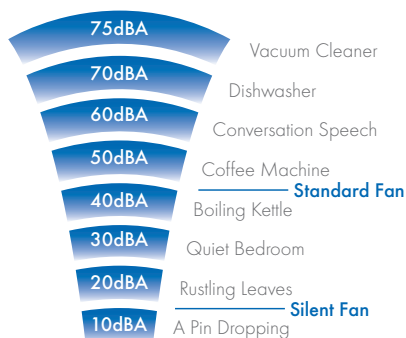

the **ELECTRICAL**
industry awards
WINNER 2012

Validated mark of approval

Silent Fan 100

Axial Bathroom/ Toilet Fans

Features & Benefits

- Silent intermittent bathroom fan with two speeds selectable at installation
- Stylish discrete design
- Back draught shutters included
- High efficiency motor
- 2 year guarantee
- IP44 rated
- Standard thermal overload protection on motor
- Suitable for wall, ceiling, window and panel mounting
- Meets current Building Regulations Approved Document F and L

Silent 100 Axial Bathroom/Toilet Fans

The quietest bathroom fan on the market. The VASF100 provides stylish and silent ventilation without compromising on performance.

Back draught prevention vanes fitted on discharge

Models

VASF100B

1 of 2 speeds selectable at installation. 100mm bathroom / toilet fan with back draught shutter.

Stock Ref

446658

VASF100T

(Timer)

1 of 2 speeds selectable at installation. 100mm bathroom / toilet fan with back draught shutter and overrun timer adjustable between 5 and 30 minutes.