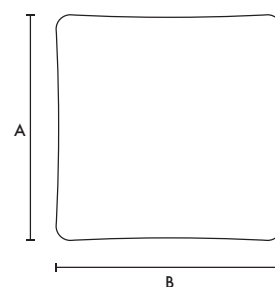

254100 (Brown)

Dimensions (mm)

A	B	C	D	E	FØ
159	159	123	43	80	99

Weight 0.7kg

Performance

Model	l/s	Watts	Sound dB(A) @ 3m
VASF100 - low speed	15	4.3	16
VASF100 - high speed	21	6.8	28