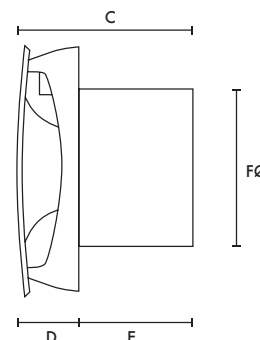

254100 (Brown)

Dimensions (mm)

A	B	C	D	E	FØ
159	159	123	43	80	99

Weight 0.7kg

Performance

Model	l/s	Watts	Sound dB(A) @ 3m
VASF100 - low speed	15	4.3	16
VASF100 - high speed	21	6.8	28