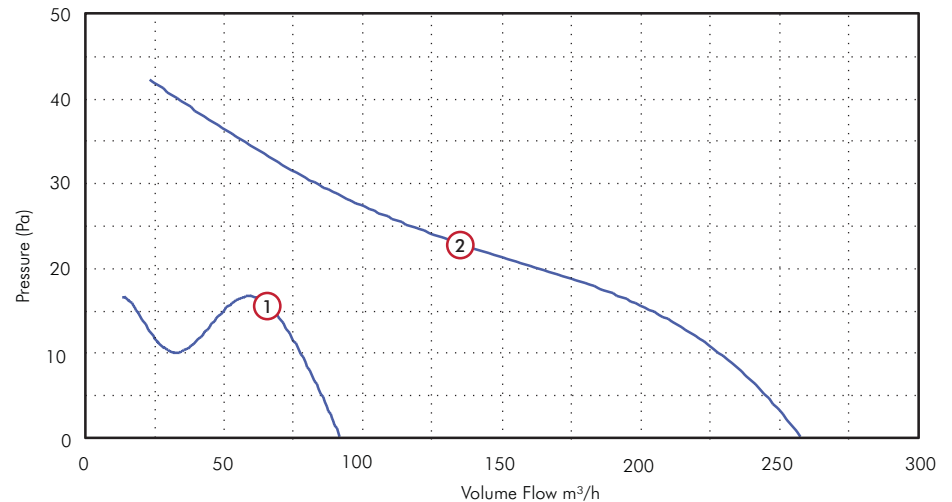

Dimensions (mm)

Model	A	B	C	D
Eclipse 100	157	99	107	19
Eclipse 150	201	144	123	19

Performance

① Eclipse 100 ② Eclipse 150