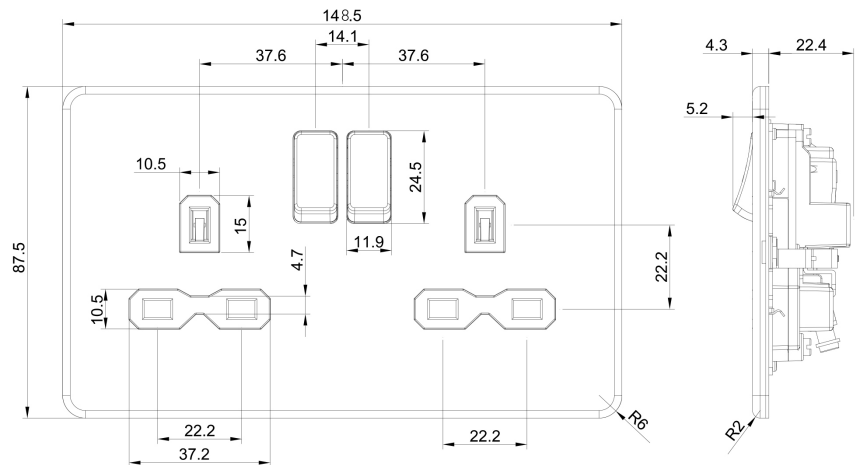

SCREWLESS 2G 13A DP SWITCHED SOCKET

Ideal upgrade to existing double switched sockets around the home. 13A rated with DP switch.

Finish suffix:

Brushed chrome (BC), Polished chrome (PC), Black nickel (BN), Matt black (MB), Polished brass (PB)
Matt white (MW)

Colour Insert suffix:

Black (no suffix) or White (W) insert (Matt Black only available with black insert)
(Matt white only available with white insert)

Dimensions:	148.5 (w) x 87.5 (h) x 4.3(p)
Net. Weight (kg):	0.254
Min. mounting depth:	25mm
Voltage:	230V
Load:	13A
IP rating:	IP20
Double pole:	Yes
Terminal capacity:	3 x 2.5mm ² or 2 x 4.0mm ²
Standard:	BS 1363-2
Warranty:	15 years
Construction:	Premium grade steel
Origin of manufacture:	China
Quality Assurance System:	ISO9001
Declaration of Conformity (held on file):	Yes