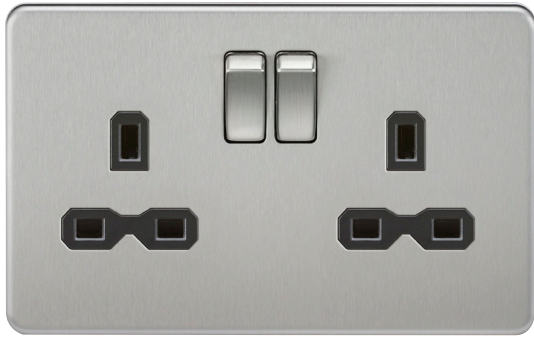

SCREWLESS 2G 13A DP SWITCHED SOCKET

Ideal upgrade to existing double switched sockets around the home. 13A rated with DP switch.

Finish suffix:

Brushed chrome (BC), Polished chrome (PC), Black nickel (BN), Matt black (MB), Polished brass (PB)
Matt white (MW)

Colour Insert suffix:

Black (no suffix) or White (W) insert (Matt Black only available with black insert)
(Matt white only available with white insert)

Dimensions:	148.5 (w) x 87.5 (h) x 4.3(p)
Net. Weight (kg):	0.254
Min. mounting depth:	25mm
Voltage:	230V
Load:	13A
IP rating:	IP20
Double pole:	Yes
Terminal capacity:	3 x 2.5mm ² or 2 x 4.0mm ²
Standard:	BS 1363-2
Warranty:	15 years
Construction:	Premium grade steel
Origin of manufacture:	China
Quality Assurance System:	ISO9001
Declaration of Conformity (held on file):	Yes