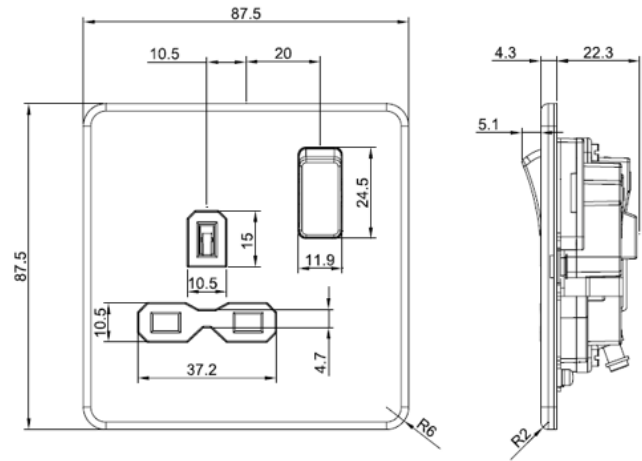

SCREWLESS 1G 13A DP SWITCHED SOCKET

Ideal upgrade to existing single switched sockets around the home. 13A rated with DP switch.

Finish suffix:

Brushed chrome (BC), Polished chrome (PC), Black nickel (BN), Matt black (MB), Polished brass (PB)
Matt white (MW)

Colour Insert suffix:

Black (no suffix) or White (W) insert (Matt Black only available with black insert)
(Matt white only available with white insert)

Dimensions:	87.5 (w) x 87.5 (h) x 4.3(p)
Net. Weight (kg):	0.155
Min. mounting depth:	25mm
Voltage:	230V
Load:	13A
IP rating:	IP20
Double pole:	Yes
Terminal capacity:	3 x 2.5mm ² or 2 x 4.0mm ²
Standard:	BS 1363-2
Warranty:	15 years
Construction:	Premium grade steel
Origin of manufacture:	China
Quality Assurance System:	ISO9001
Declaration of Conformity (held on file):	Yes