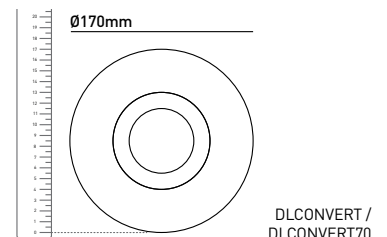

DOWNLIGHTS (HALERS RANGE)

TECHNICAL SPECIFICATION SHEET

**COLLINGWOOD
LIGHTING**

DLCONVERT63
H2 LITE sold separately

DLCONVERT / DLCONVERT70
H2 Pro / H4 FF sold separately

DLCONVERT98
H5 500 / H4 EYEBALL sold separately

DLCONVERT

SOLE CONVERTER PLATES FOR THE HALERS DOWNLIGHT RANGE

PRODUCT DATA

Finish	Product code	Description	Cut-out (mm)
Black	DLCONVERTBLK	Retrofit of H2 Pro into holes up to Ø150mm	60-150
B/Steel	DLCONVERT63BS	Retrofit of H2 Lite into holes up to Ø150mm	63-150
	DLCONVERT70BS	Retrofit of H2 Pro/H4 FF into holes up to Ø150mm	70-150
	DLCONVERT98BS	Retrofit of H4 EYEBALL/H5 500 into holes up to Ø150mm	98-150
Chrome	DLCONVERTCR	Retrofit of H2 Pro into holes up to Ø150mm	60-150
	DLCONVERT63CR	Retrofit of H2 Lite into holes up to Ø150mm	63-150
	DLCONVERT70CR	Retrofit of H2 Pro/ H4 FF into holes up to Ø150mm	70-150
	DLCONVERT98CR	Retrofit of H4 EYEBALL/H5 500 into holes up to Ø150mm	98-150
P/Gold	DLCONVERTPG	Retrofit of H2 Pro into holes up to Ø150mm	60-150
Silver	DLCONVERTSIL	Retrofit of H2 Pro into holes up to Ø150mm	60-150
White	DLCONVERT63WH	Retrofit of H2 Lite into holes up to Ø150mm	63-150
	DLCONVERT70WH	Retrofit of H2 Pro/ H4 FF into holes up to Ø150mm	70-150
	DLCONVERT98WH	Retrofit of H4 EYEBALL/H5 500 into holes up to Ø150mm	98-150

Dimensions

GENERAL

Bathroom zone	N/A
Construction material	Mild Steel
Cut-out (mm)	See chart above
IP rating	N/A
Weight (kg)	N/A

WIRING

Cable	N/A
Series/Parallel	N/A

WARRANTY

1 year