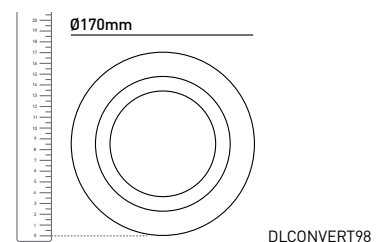

DOWNLIGHTS (HALERS RANGE)

TECHNICAL SPECIFICATION SHEET

**COLLINGWOOD
LIGHTING**

DLCONVERT63
H2 LITE sold separately

DLCONVERT / DLCONVERT70
H2 Pro / H4 FF sold separately

DLCONVERT98
H5 500 / H4 EYEBALL sold separately

DLCONVERT

SOLE CONVERTER PLATES FOR THE HALERS DOWNLIGHT RANGE

PRODUCT DATA

Finish	Product code	Description	Cut-out (mm)
Black	DLCONVERTBLK	Retrofit of H2 Pro into holes up to Ø150mm	60-150
B/Steel	DLCONVERT63BS	Retrofit of H2 Lite into holes up to Ø150mm	63-150
	DLCONVERT70BS	Retrofit of H2 Pro/H4 FF into holes up to Ø150mm	70-150
	DLCONVERT98BS	Retrofit of H4 EYEBALL/H5 500 into holes up to Ø150mm	98-150
Chrome	DLCONVERTCR	Retrofit of H2 Pro into holes up to Ø150mm	60-150
	DLCONVERT63CR	Retrofit of H2 Lite into holes up to Ø150mm	63-150
	DLCONVERT70CR	Retrofit of H2 Pro/ H4 FF into holes up to Ø150mm	70-150
	DLCONVERT98CR	Retrofit of H4 EYEBALL/H5 500 into holes up to Ø150mm	98-150
P/Gold	DLCONVERTPG	Retrofit of H2 Pro into holes up to Ø150mm	60-150
Silver	DLCONVERTSIL	Retrofit of H2 Pro into holes up to Ø150mm	60-150
White	DLCONVERT63WH	Retrofit of H2 Lite into holes up to Ø150mm	63-150
	DLCONVERT70WH	Retrofit of H2 Pro/ H4 FF into holes up to Ø150mm	70-150
	DLCONVERT98WH	Retrofit of H4 EYEBALL/H5 500 into holes up to Ø150mm	98-150

Dimensions

GENERAL

Bathroom zone	N/A
Construction material	Mild Steel
Cut-out (mm)	See chart above
IP rating	N/A
Weight (kg)	N/A

WIRING

Cable	N/A
Series/Parallel	N/A

WARRANTY

1 year